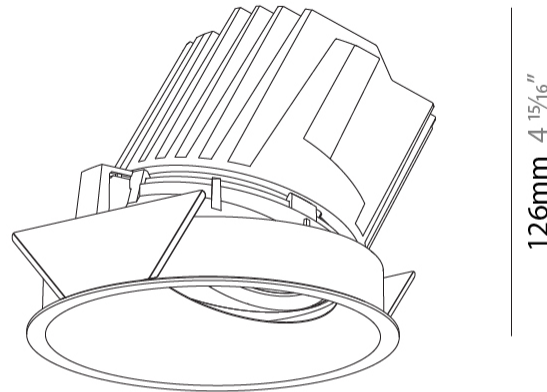

GENERAL

Series: Bioniq
 Subseries: Bioniq Round Wallwash
 Brand: Prolicht
 Division: Architectural
 Mounting Type: Recessed
 Mounting Location: Ceiling
 Subcategory: Wallwash

PHYSICAL

Shape: Round
 Diameter (mm): 139
 Diameter (in): 5 1/2
 Height (mm): 126
 Height (in): 4 15/16
 Ceiling Thickness (mm): 10 / 12.5 / 15
 Ceiling Thickness (in): 3/8 or 1/2 or 9/16
 Min. Recessing Depth (mm): 140
 Min. Recessing Depth (in): 5 1/2
 Light Distribution: Adjustable / Asymmetric
 Weight (kg): 0.811
 Weight (lbs): 1.79
 Fixture Finish: SSR / BKV / CWI / CRY / HAB / LAG / UFT / ITA / RUA / RUR / MIC / FTG / MYG / TWT / LOD / PUS / FRO / FUP / KIA / POP / BLS / SPG / MEY / GOH / GUM / CHC / COM / ABZ / JAG / OBR / MOS / ROR
 Fixture Material: Aluminum Die Cast
 Cut-out Measurements: 130mm / 5 1/8"

LED

Number of LEDs: 1
 Color Temperature (°K): 2700 / 3000 / 3500 / 4000
 Max. Delivered Lumen (lm): 690 / 760 / 823 / 840
 Nominal Lumen (lm): 960 / 1070 / 1156 / 1180
 CRI: >90 CRI
 Lamp Life (hrs): 50000

OPTICAL

Reflector°: 10
 Adjustability: Fixed

RATINGS AND CERTIFICATIONS

Certified By: Certified for North American Standards
 IP rating: IP20

126mm 4 15/16"

Ø 125mm 4 15/16"

Ø 139mm 5 1/2"

130mm 5 1/8" 140mm 5 1/2" 10 | 15mm 3/8" 5/16" 30°